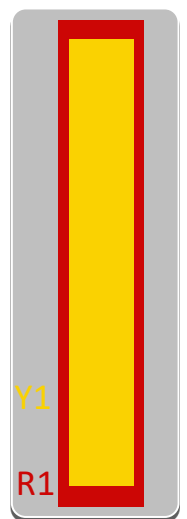

DUALBAND 1x 698-960 MHz, 1x 1710-2690 MHz

- Panel Antenna
- External RET

RF Electrical specifications*

Frequency Range (MHz)		698-862	880-960	1710-1920	1920-2180	2500-2690
Cluster Name		R1		Y1		
Gain (dBi)	Over all Tilts:					
	Average	14,8	15,3	16,4	16,6	16,3
	Tolerance	0,4	0,4	0,7	0,6	0,7
Azimuth Beamwidth (deg)	Average	68	63	62	60	65
	Tolerance	3	2	4	3	4
Elevation Beamwidth (deg)	Average	11,7	10	7,2	6,6	6
	Tolerance	1,3	0,5	0,5	0,5	0,5
Cross Polar Discrimination at Boresight (dB)		>16		>16	>16	>15
First Upper Sidelobe level		>16		>16		
Front to Back Ratio total power $\pm 30^\circ$ (dB)		>25		>25		
Interband isolation (dB)		>28		>28		
Polarization (deg)		± 45		± 45		
Electrical Downtilt (deg)		0–10		2–12		
Impedance (Ω)		50		50		
VSWR		< 1.5:1		< 1.5:1		
PIM, 2x43dBm (dBc)		< -150		< -150		
Max. Effective Power per Port (W)		500		250		

Mechanical specifications

Antenna Dimensions: Height/Width/Depth (mm)	1995 x 300 x 146
Packing Size: Height/Width/Depth (mm)	2225 x 395 x 260
Net Weight (kg)	19
Shipping Weight (kg)	27,5
Connector Quantity	4
Connector Type	4.3-10 female connectors
Connector Position	Bottom
Survival wind speed (km/h)	200
Azimuth (Full antenna / Per Sector)	N/A
Radome Material	Fiber glass
Radome Colour	White
Lightning Protection	DC grounded

TELNET RET

RET Type	Internal
Actuator standalone size: Height / Width / Depth (mm)	Inside the antenna
Actuator installed size: Height / Width / Depth (mm)	Inside the antenna
Power consumption (W)	1–10
Loss of position on power failure	False
Compatible standards	3GPP/AISG 2.0
Replaceability in field	Yes, without removing antenna.
Visual indicator available on tilt change	True
Daisy chain available	True