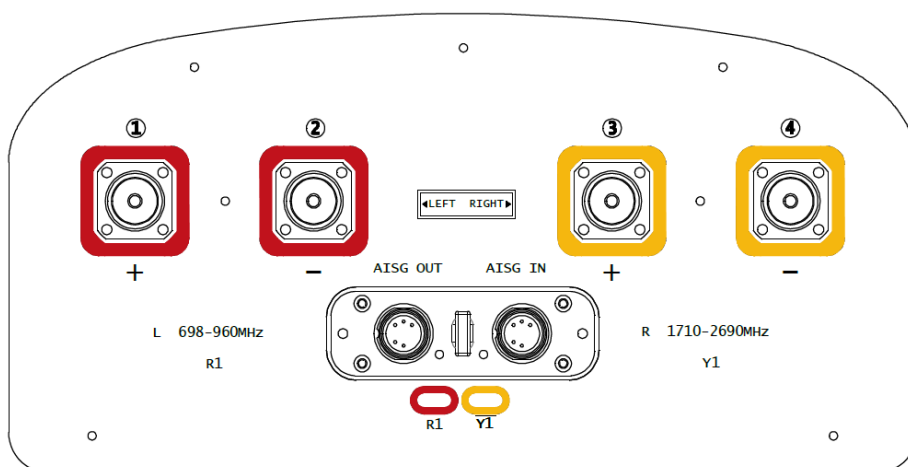

DUALBAND 1x 698-960 MHz, 1x 1710-2690 MHz

- Panel Antenna
- External RET

RF Electrical specifications*

Frequency Range (MHz)		698-862	880-960	1710-1920	1920-2180	2500-2690
Cluster Name		R1		Y1		
Gain (dBi)	Over all Tilts:					
	Average	14,8	15,3	16,4	16,6	16,3
	Tolerance	0,4	0,4	0,7	0,6	0,7
Azimuth Beamwidth (deg)	Average	68	63	62	60	65
	Tolerance	3	2	4	3	4
Elevation Beamwidth (deg)	Average	11,7	10	7,2	6,6	6
	Tolerance	1,3	0,5	0,5	0,5	0,5
Cross Polar Discrimination at Boresight (dB)		>16		>16	>16	>15
First Upper Sidelobe level		>16		>16		
Front to Back Ratio total power $\pm 30^\circ$ (dB)		>25		>25		
Interband isolation (dB)		>28		>28		
Polarization (deg)		± 45		± 45		
Electrical Downtilt (deg)		0–10		2–12		
Impedance (Ω)		50		50		
VSWR		< 1.5:1		< 1.5:1		
PIM, 2x43dBm (dBc)		< -150		< -150		
Max. Effective Power per Port (W)		500		250		

Mechanical specifications

Antenna Dimensions: Height/Width/Depth (mm)	1995 x 300 x 146
Packing Size: Height/Width/Depth (mm)	2225 x 395 x 260
Net Weight (kg)	19
Shipping Weight (kg)	27,5
Connector Quantity	4
Connector Type	4.3-10 female connectors
Connector Position	Bottom
Survival wind speed (km/h)	200
Azimuth (Full antenna / Per Sector)	N/A
Radome Material	Fiber glass
Radome Colour	White
Lightning Protection	DC grounded

TELNET RET

RET Type	Internal
Actuator standalone size: Height / Width / Depth (mm)	Inside the antenna
Actuator installed size: Height / Width / Depth (mm)	Inside the antenna
Power consumption (W)	1–10
Loss of position on power failure	False
Compatible standards	3GPP/AISG 2.0
Replaceability in field	Yes, without removing antenna.
Visual indicator available on tilt change	True
Daisy chain available	True