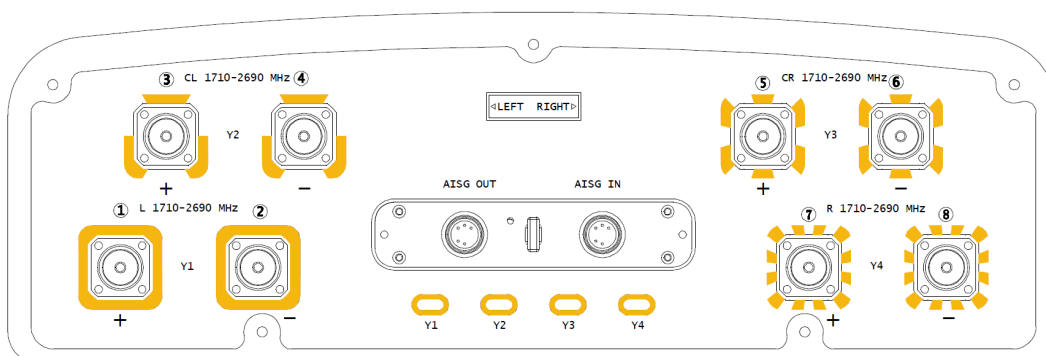

TETRABAND 4x 1710-2690 MHz

- Panel Antenna
- Internal RET

RF Electrical specifications*

Frequency Range (MHz)		1710-1880	1920-2170	2500-2690
Cluster Name		Y1 // Y2 // Y3 // Y4		
Gain (dBi)	Over all Tilts:			
	Average	16,2	16,8	17,6
	Tolerance	1,1	1,2	1,1
Azimuth Beamwidth (deg)	Average	62,0	63,6	60,0
	Tolerance	6	6	8
Elevation Beamwidth (deg)	Average	6,4	6	5,0
	Tolerance	0,5	0,7	0,5
Cross Polar Discrimination at Boresight (dB)		>18	>18	>16
First Upper Sidelobe level		>15		
Front to Back Ratio total power $\pm 30^\circ$ (dB)		>25		
Interband isolation (dB)		>28		
Polarization (deg)		± 45		
Electrical Downtilt (deg)		2-12		
Impedance (Ω)		50		
VSWR		< 1.5:1		
PIM, 2x43dB (dB)		< -150		
Max. Effective Power per Port (W)		250		

Mechanical specifications

Antenna Dimensions: Height/Width/Depth (mm)	1500 x 450 x 145
Packing Size: Height/Width/Depth (mm)	1785 x 540 x 270
Net Weight (kg)	24
Shipping Weight (kg)	32
Connector Quantity	8
Connector Type	4.3-10 female connectors
Connector Position	Bottom
Survival wind speed (km/h)	200
Azimuth (Full antenna / Per Sector)	N/A
Radome Material	Fiber glass
Radome Colour	White
Lightning Protection	DC grounded

TELNET RET

RET Type	Internal
Actuator standalone size: Height / Width / Depth (mm)	Inside the antenna
Actuator installed size: Height / Width / Depth (mm)	Inside the antenna
Power consumption (W)	1–10
Loss of position on power failure	False
Compatible standards	3GPP/AISG 2.0
Replaceability in field	Yes, without removing antenna.
Visual indicator available on tilt change	True
Daisy chain available	True