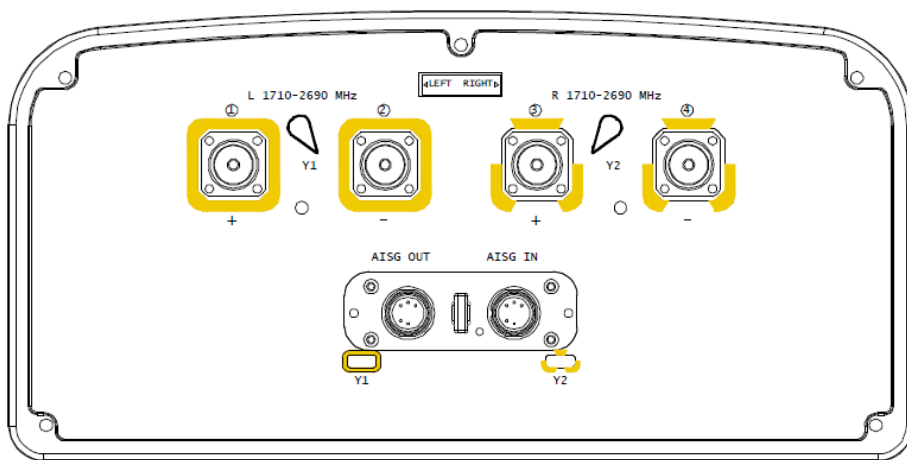

DUALBAND 2x 1710-2690 MHz

- Panel Antenna
- Internal RET
- HBW = 33°

RF Electrical specifications*

Frequency Range (MHz)		1710-1880	1920-2170	2500-2690
Cluster Name		Y1 // Y2		
Gain (dBi)	Over all Tilts:			
	Average	17,3	18,3	18,8
	Tolerance	0,6	0,8	1,4
Azimuth Beamwidth (deg)	Average	37	33	26
	Tolerance	1,5	2,8	3
Elevation Beamwidth (deg)	Average	10,5	9,4	7,5
	Tolerance	0,5	0,8	0,8
Beam Centers, Horizontal (°)		±28	±26	±20
First Upper Sidelobe level			>18	
Upper Sidelobe Level peak to 20° above (dB)			>17	
Cross Polar Discrimination at Boresight (dB)		>9	>9	>10
Front to Back Ratio total power ±30° (dB)			>24	
Interband isolation (dB)			>28	
Polarization (deg)			±45	
Electrical Downtilt (deg)			0–10	
Impedance (Ω)			50	
VSWR			< 1.5:1	
PIM, 2x43dBm (dBc)			< -153	
Max. Effective Power per Port (W)			250	

Mechanical specifications

Antenna Dimensions: Height/Width/Depth (mm)	1100 x 350 x 170
Packing Size: Height/Width/Depth (mm)	1310 x 440 x 290
Net Weight (kg)	12,8
Shipping Weight (kg)	19
Connector Quantity	4
Connector Type	4.3-10 female connectors
Connector Position	Bottom
Survival wind speed (km/h)	200
Azimuth (Full antenna / Per Sector)	N/A
Radome Material	Fiber glass
Radome Colour	White
Lightning Protection	DC grounded

TELNET RET

RET Type	Internal
Actuator standalone size: Height / Width / Depth (mm)	Inside the antenna
Actuator installed size: Height / Width / Depth (mm)	Inside the antenna
Power consumption (W)	1–10
Loss of position on power failure	False
Compatible standards	3GPP/AISG 2.0
Replaceability in field	Yes, without removing antenna.
Visual indicator available on tilt change	True
Daisy chain available	True